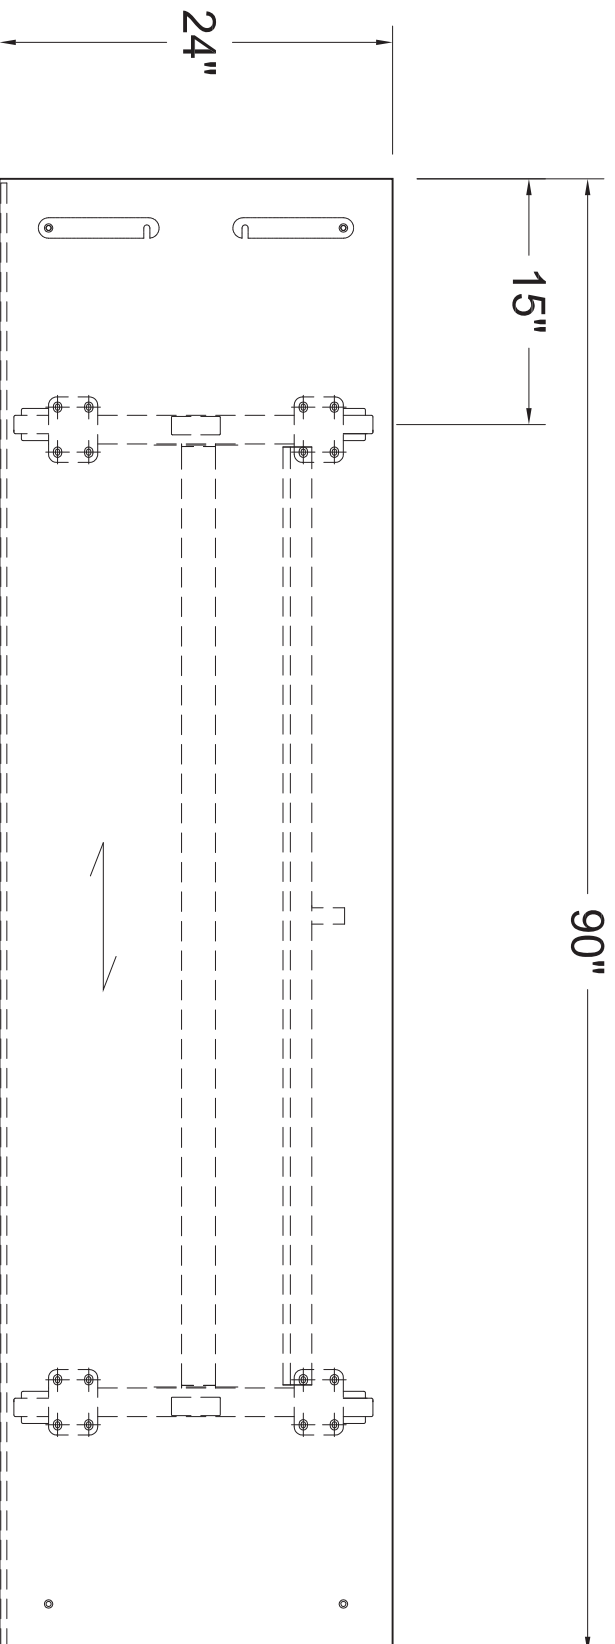

PLAN VIEW

90" x 24" METRONOME FLIP TOP TABLE

THIS DRAWING IS CONFIDENTIAL AND PROPRIETARY. NO PART OF THIS DRAWING MAY BE COPIED, DISCLOSED TO ANY THIRD PARTY OR USED FOR ANY PURPOSE WITHOUT THE EXPRESS WRITTEN AUTHORIZATION OF NIENKAMPER FURNITURE & ACCESSORIES